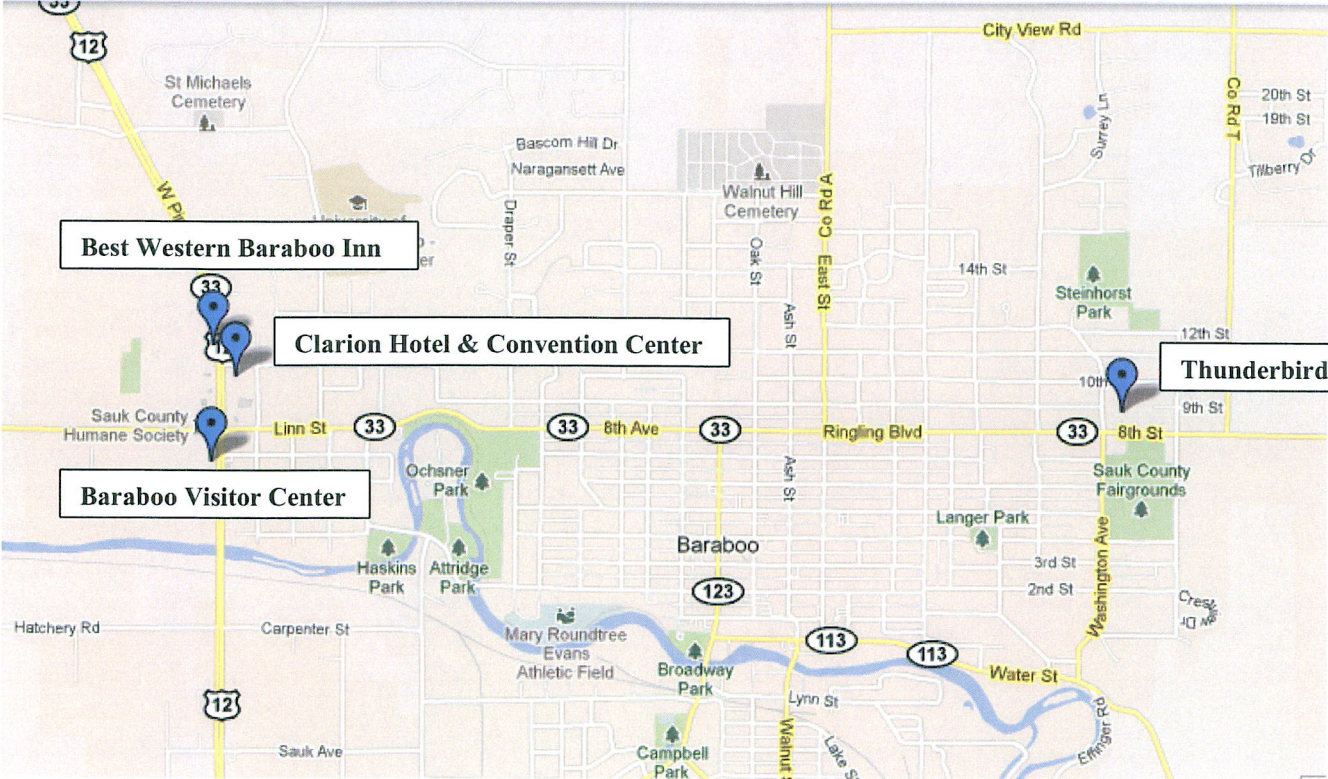

Baraboo Welcomes the 2012 WI State Senior Tournament

Baraboo/Wisconsin Dells Lodging Map

VENUE	Double (2 beds)	Single (1 bed)
Best Western, Baraboo	\$84.00	\$84.00
Clarion Hotel, Baraboo	\$75.99	\$75.99
Great Wolf Lodge, Wi Dells	\$161.00	\$161.00
Ramada, Wi Dells	\$79.00	\$79.00
Wintergreen Resort, Wi Dells	\$79.00	\$79.00

TEAM EVENT – THUNDERBIRD LANES

1117 Ringling Blvd, Baraboo

MINOR EVENTS – KALAHARI INDOOR THEME PARK & BOWLING

1305 Kalahari Drive, Wi Dells

(over)